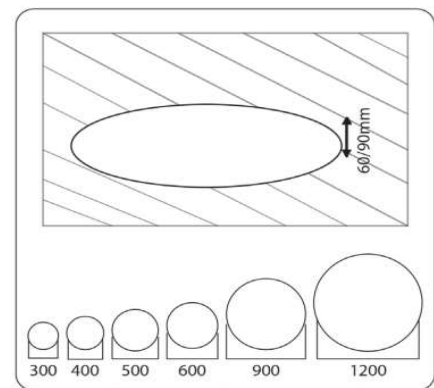

Sovitron Interior Pvt.Ltd.

**Model Name**

Disc Recessed /DLADISCDRD-50

**Description**

Architectural Light

**Technical description**

**Image**

<b>Dimension</b>	Dia=600mm H=60/90/95mm
<b>Frame</b>	Aluminium
<b>Color Tempertaure</b>	5700K
<b>Power</b>	50W
<b>Total Luminous Flux</b>	5000 lm
<b>Efficacy</b>	100 lm/W
<b>IP rating</b>	50
<b>Color Rendering</b>	≥80
<b>Mounting</b>	Recessed
<b>Optics</b>	White Opal Diffuser
<b>Dimming</b>	NON-Dimmable
<b>Operating Voltage</b>	220-240 VAC
<b>Standard Lifetime</b>	L70 minimum at 50,000 burning hours

**Dimension diagram**

**Remarks:-**

**Address: Plot #7 Saroorpur-Nangla Industrial Area,Ballabgarh-Sohna Road,Faridabad-121005**

**Email: info@sovitron.com**